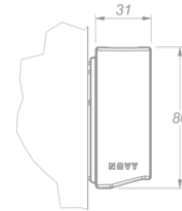

Lighting
Wall 95
Mineral White

EAN 5414425253920

Functions & features

- Control method Gesture Control

Dimensions

- Product dimensions (WxDxH) (mm) 937 x 31 x 80

Lighting

- Functional lighting type LED
- Functional light dimmable ▪
- Gross luminous flux functional lighting (Lm) 2700
- Color functional light (K) 2700-4000
- Color Rendering Index (CRI) ≥95
- Ambient lighting type LED
- Ambient light dimmable ▪
- Gross luminous flux ambient lighting (Lm) 935
- Color ambient light (K) RGBW

Technical specifications

- Maximum power (W) 41
- Voltage appliance (V) 100-240
- Frequency (Hz) 50-60
- Power consumption in stand-by-mode (Ps) (W) 0
- Net weight (kg) 1,5
- Safetyclass II

A (1:2)