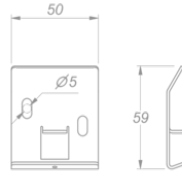

Lighting
Wall 95
Mineral White

EAN 5414425253920

Functions & features

- Control method Gesture Control

Dimensions

- Product dimensions (WxDxH) (mm) 937 x 31 x 80

Lighting

- Functional lighting type LED
- Functional light dimmable ▪
- Gross luminous flux functional lighting (Lm) 2700
- Color functional light (K) 2700-4000
- Color Rendering Index (CRI) ≥95
- Ambient lighting type LED
- Ambient light dimmable ▪
- Gross luminous flux ambient lighting (Lm) 935
- Color ambient light (K) RGBW

Technical specifications

- Maximum power (W) 41
- Voltage appliance (V) 100-240
- Frequency (Hz) 50-60
- Power consumption in stand-by-mode (Ps) (W) 0
- Net weight (kg) 1,5
- Safetyclass II

A (1:2)